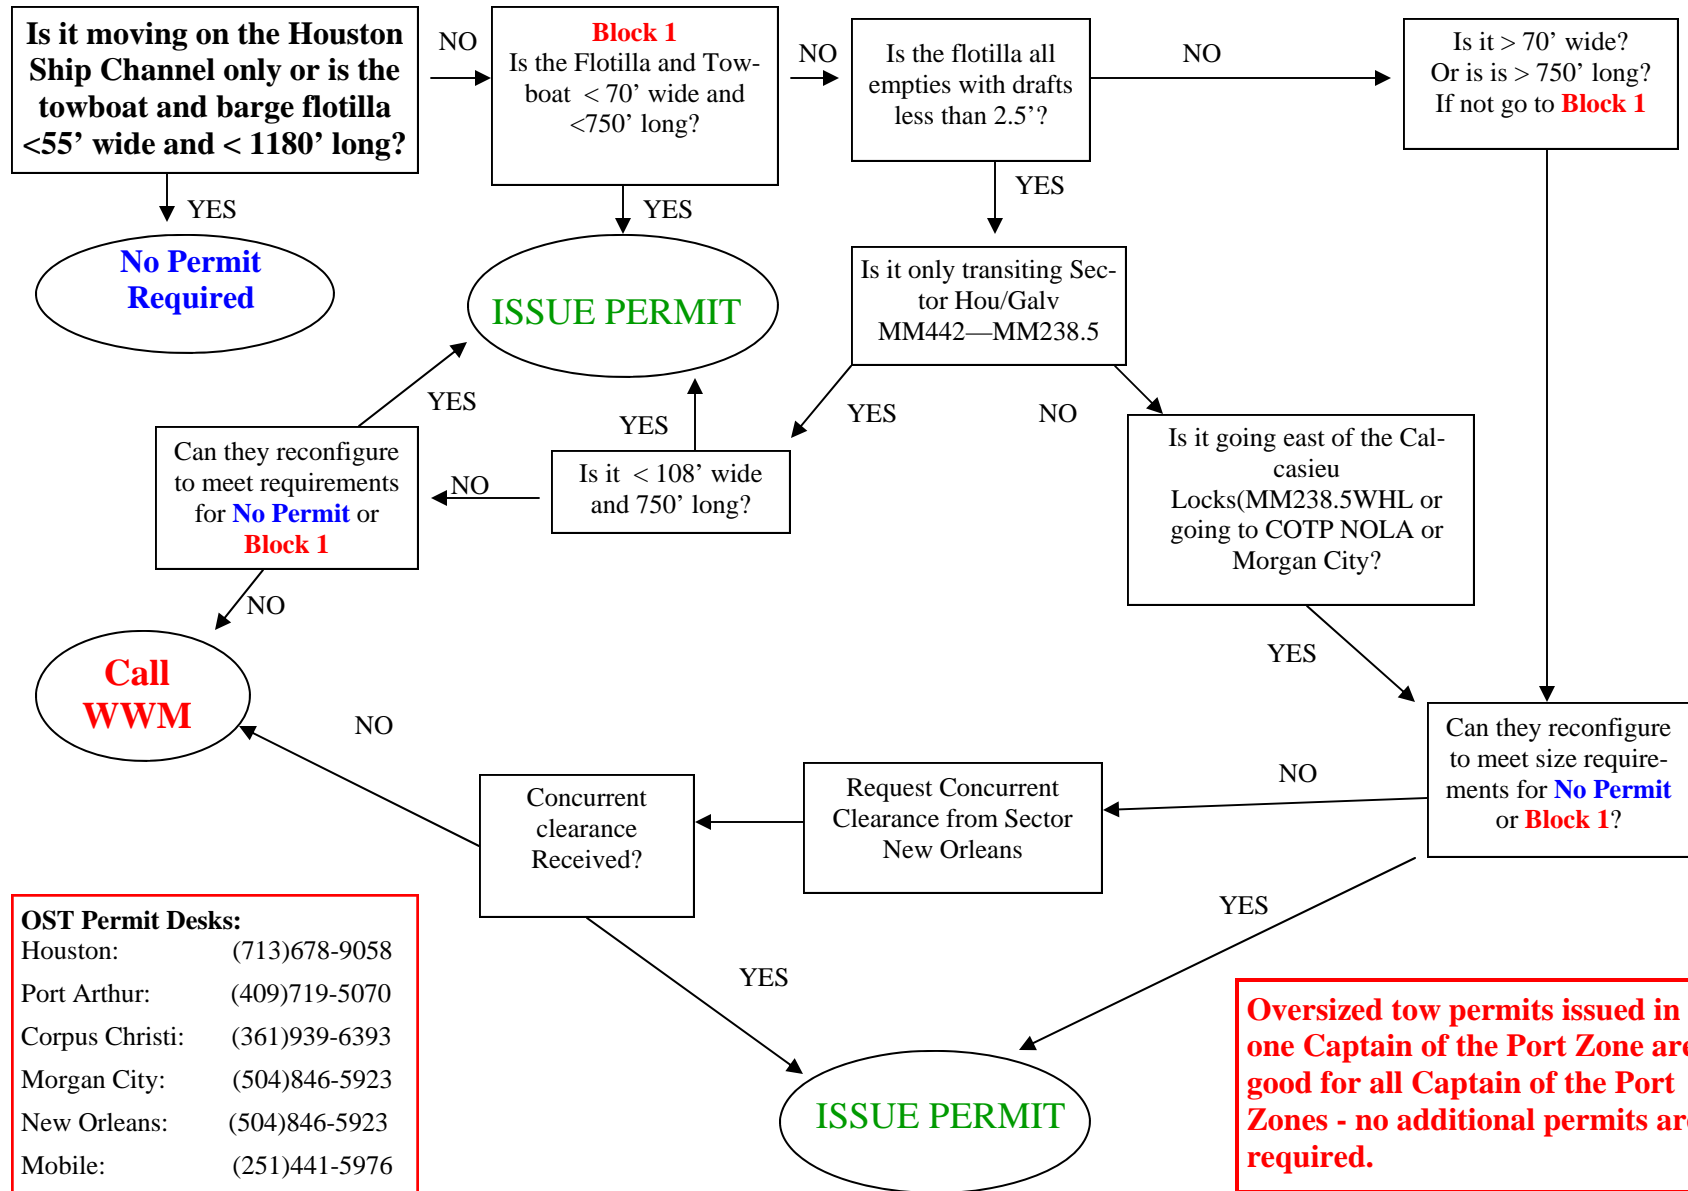

# Sector Houston-Galveston Oversized Tow Permit Decision Matrix

**OST Permit Desks:**  
 Houston: (713)678-9058  
 Port Arthur: (409)719-5070  
 Corpus Christi: (361)939-6393  
 Morgan City: (504)846-5923  
 New Orleans: (504)846-5923  
 Mobile: (251)441-5976

Oversized tow permits issued in one Captain of the Port Zone are good for all Captain of the Port Zones - no additional permits are required.

Updated by WWM on 7/18/2007