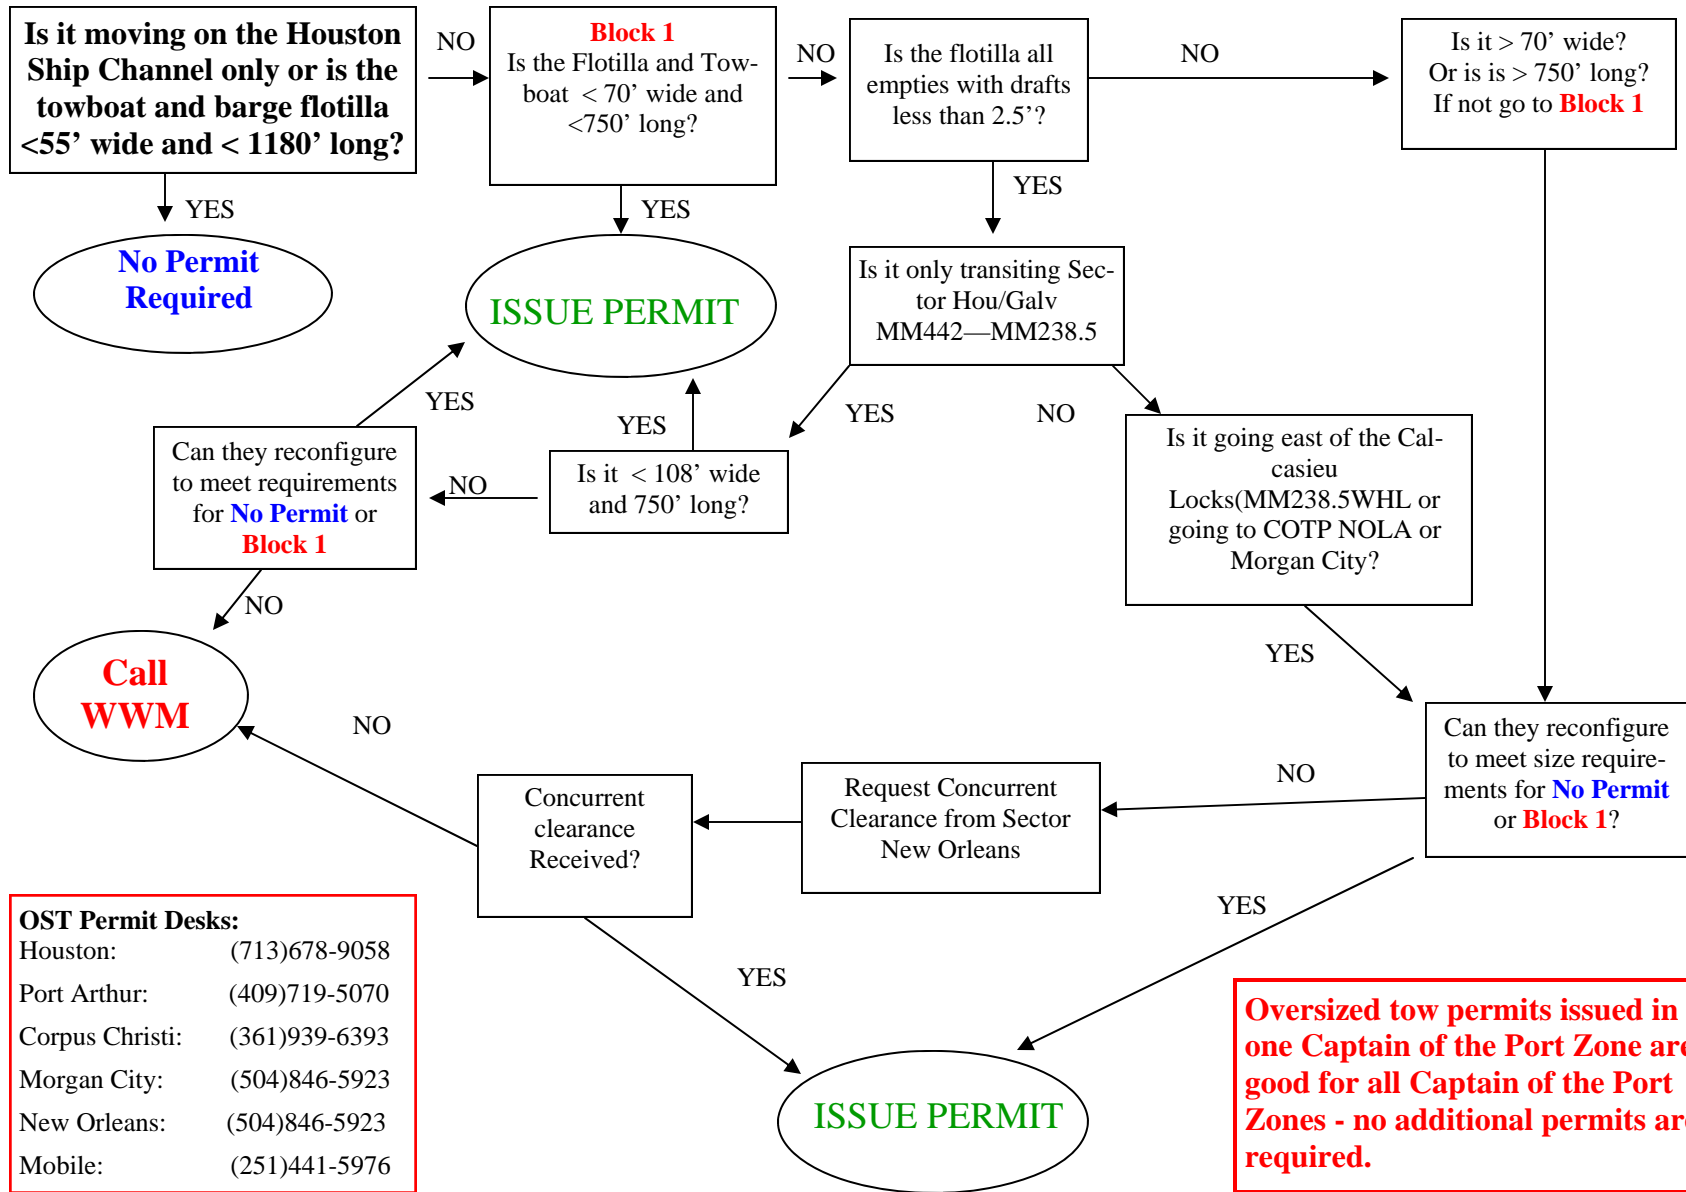

Sector Houston-Galveston Oversized Tow Permit Decision Matrix

OST Permit Desks:
 Houston: (713)678-9058
 Port Arthur: (409)719-5070
 Corpus Christi: (361)939-6393
 Morgan City: (504)846-5923
 New Orleans: (504)846-5923
 Mobile: (251)441-5976

Oversized tow permits issued in one Captain of the Port Zone are good for all Captain of the Port Zones - no additional permits are required.

Updated by WWM on 7/18/2007